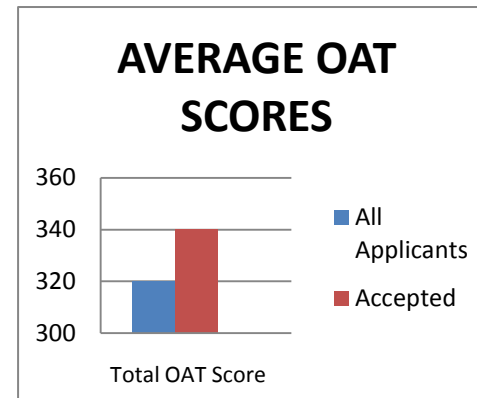

BYU Optometry Statistics 2014-2015

	Count	GPA		Total OAT Score
		Science	Cum.	Verbal
All Applicants	16	3.1	3.51	320
Accepted	9	3.3	3.6	340
Not Accepted	4			
No Response	3			

School	#Accepted
University of Houston	2
Midwestern	1
Pacific University	1
Southern California College of Optometry	4
Southern College of Optometry	1

*Statistics were self-reported and do not include all of the schools that may have been applied to by BYU students. Self-reported statistics may not show all exact details of BYU Optometry student outcomes due to some no responses.