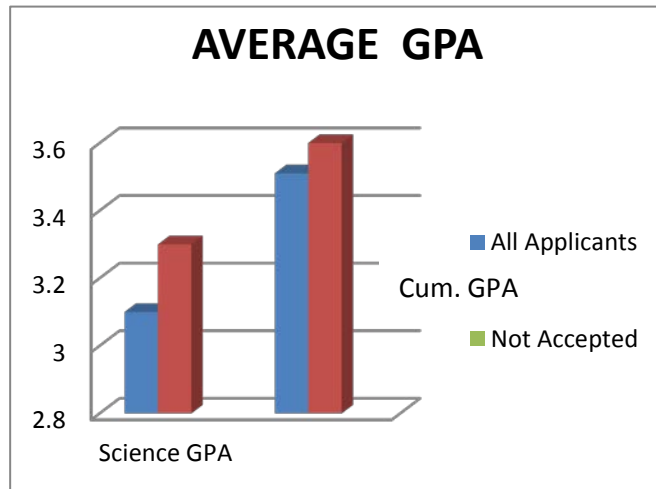

BYU Optometry Statistics 2014-2015

	Count	GPA		Total OAT Score
		Science	Cum.	Verbal
All Applicants	16	3.1	3.51	320
Accepted	9	3.3	3.6	340
Not Accepted	4			
No Response	3			

School	#Accepted
University of Houston	2
Midwestern	1
Pacific University	1
Southern California College of Optometry	4
Southern College of Optometry	1