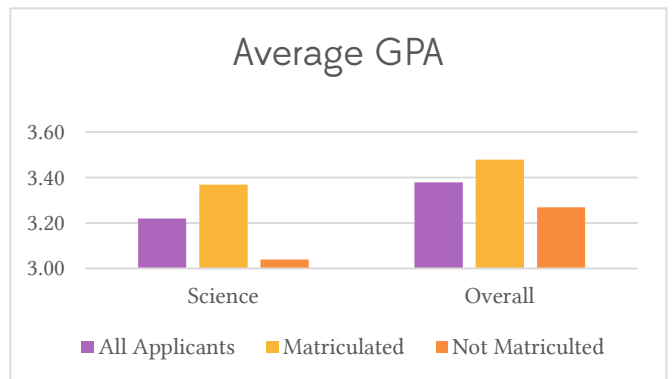

# BYU PA Statistics 2015\*

	Count	Gender		Average GPA		# took the GRE	Average GRE			Avg. # Schools Applied To*	Average Hours Patient Care Experience	Average Hours Other Healthcare Experience
		M	F	Science	Overall		V	Q	A			
All Applicants	78	37	41	3.22	3.38	55	154.8	152.5	4.1	5	2566	731
Matriculated	41	21	20	3.37	3.48	33	155.2	153.4	4.0	6	2242	672
Not Matriculated	37	16	21	3.04	3.27	22	154.4	151.2	4.2	3	2911	784

\*In the 2015 cycle 114 BYU graduates applied through CASPA. Of those 114, only 79 responded to our survey. An asterisk (\*) indicates incomplete data.