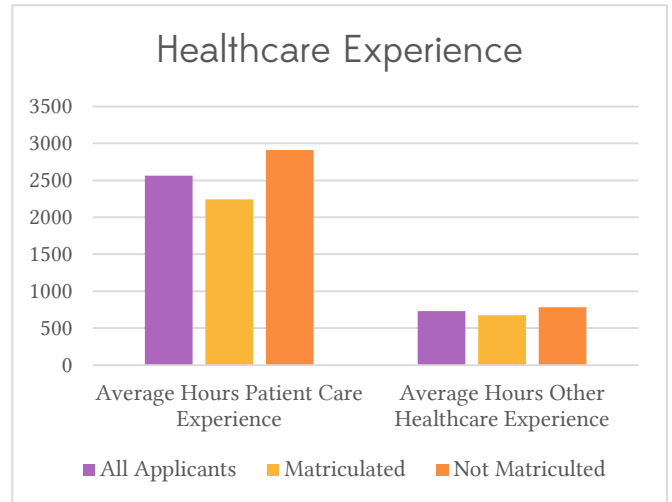

# BYU PA Statistics 2015\*

	Count	Gender		Average GPA		# took the GRE	Average GRE			Avg. # Schools Applied To*	Average Hours Patient Care Experience	Average Hours Other Healthcare Experience
		M	F	Science	Overall		V	Q	A			
All Applicants	78	37	41	3.22	3.38	55	154.8	152.5	4.1	5	2566	731
Matriculated	41	21	20	3.37	3.48	33	155.2	153.4	4.0	6	2242	672
Not Matriculated	37	16	21	3.04	3.27	22	154.4	151.2	4.2	3	2911	784

\*In the 2015 cycle 114 BYU graduates applied through CASPA. Of those 114, only 79 responded to our survey. An asterisk (\*) indicates incomplete data.