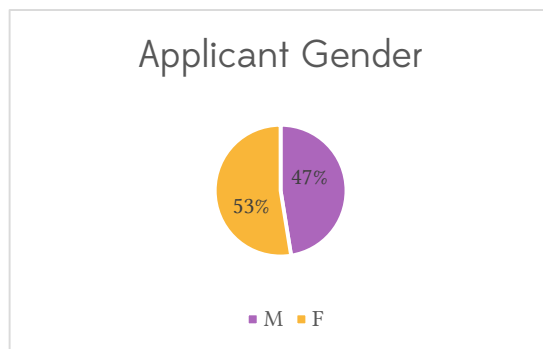

# BYU PA Statistics 2015\*

	Count	Gender		Average GPA		# took the GRE	Average GRE			Avg. # Schools Applied To*	Average Hours Patient Care Experience	Average Hours Other Healthcare Experience
		M	F	Science	Overall		V	Q	A			
All Applicants	78	37	41	3.22	3.38	55	154.8	152.5	4.1	5	2566	731
Matriculated	41	21	20	3.37	3.48	33	155.2	153.4	4.0	6	2242	672
Not Matriculated	37	16	21	3.04	3.27	22	154.4	151.2	4.2	3	2911	784

\*In the 2015 cycle 114 BYU graduates applied through CASPA. Of those 114, only 79 responded to our survey. An asterisk (\*) indicates incomplete data.