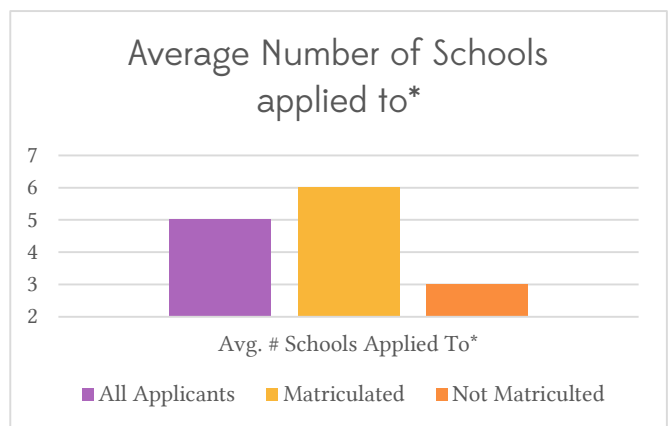

# BYU PA Statistics 2015\*

	Count	Gender		Average GPA		# took the GRE	Average GRE			Avg. # Schools Applied To*	Average Hours Patient Care Experience	Average Hours Other Healthcare Experience
		M	F	Science	Overall		V	Q	A			
All Applicants	78	37	41	3.22	3.38	55	154.8	152.5	4.1	5	2566	731
Matriculated	41	21	20	3.37	3.48	33	155.2	153.4	4.0	6	2242	672
Not Matriculated	37	16	21	3.04	3.27	22	154.4	151.2	4.2	3	2911	784

\*In the 2015 cycle 114 BYU graduates applied through CASPA. Of those 114, only 79 responded to our survey. An asterisk (\*) indicates incomplete data.