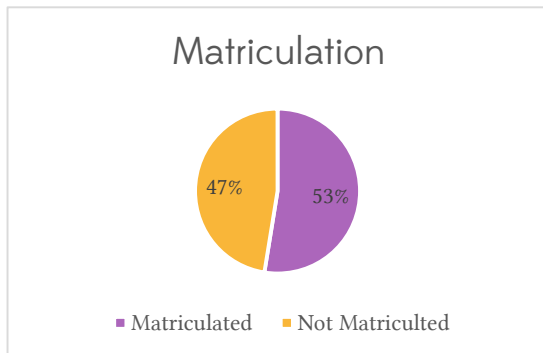

# BYU PA Statistics 2015\*

	Count	Gender		Average GPA		# took the GRE	Average GRE			Avg. # Schools Applied To*	Average Hours Patient Care Experience	Average Hours Other Healthcare Experience
		M	F	Science	Overall		V	Q	A			
All Applicants	78	37	41	3.22	3.38	55	154.8	152.5	4.1	5	2566	731
Matriculated	41	21	20	3.37	3.48	33	155.2	153.4	4.0	6	2242	672
Not Matriculated	37	16	21	3.04	3.27	22	154.4	151.2	4.2	3	2911	784

\*In the 2015 cycle 114 BYU graduates applied through CASPA. Of those 114, only 79 responded to our survey. An asterisk (\*) indicates incomplete data.