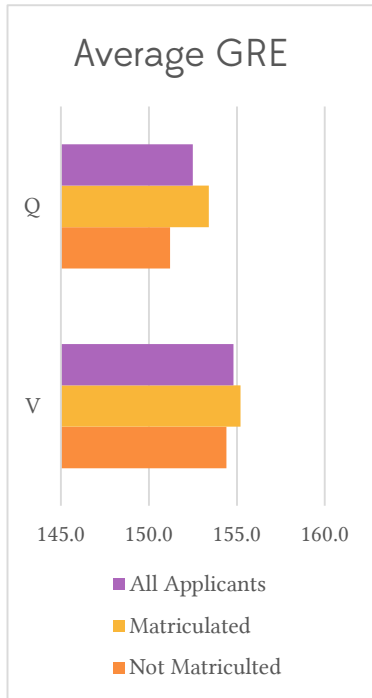

# BYU PA Statistics 2015\*

	Count	Gender		Average GPA		# took the GRE	Average GRE			Avg. # Schools Applied To*	Average Hours Patient Care Experience	Average Hours Other Healthcare Experience
		M	F	Science	Overall		V	Q	A			
All Applicants	78	37	41	3.22	3.38	55	154.8	152.5	4.1	5	2566	731
Matriculated	41	21	20	3.37	3.48	33	155.2	153.4	4.0	6	2242	672
Not Matriculated	37	16	21	3.04	3.27	22	154.4	151.2	4.2	3	2911	784

\*In the 2015 cycle 114 BYU graduates applied through CASPA. Of those 114, only 79 responded to our survey. An asterisk (\*) indicates incomplete data.