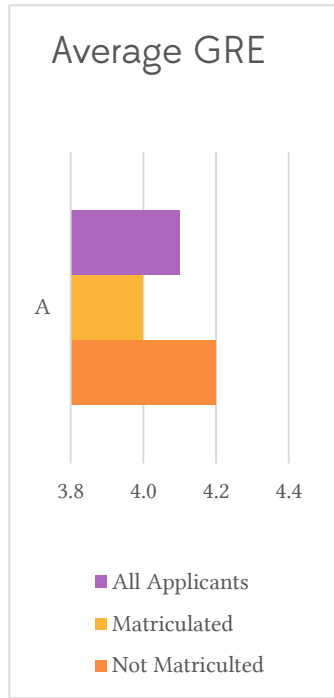

# BYU PA Statistics 2015\*

	Count	Gender		Average GPA		# took the GRE	Average GRE			Avg. # Schools Applied To*	Average Hours Patient Care Experience	Average Hours Other Healthcare Experience
		M	F	Science	Overall		V	Q	A			
All Applicants	78	37	41	3.22	3.38	55	154.8	152.5	4.1	5	2566	731
Matriculated	41	21	20	3.37	3.48	33	155.2	153.4	4.0	6	2242	672
Not Matriculated	37	16	21	3.04	3.27	22	154.4	151.2	4.2	3	2911	784

\*In the 2015 cycle 114 BYU graduates applied through CASPA. Of those 114, only 79 responded to our survey. An asterisk (\*) indicates incomplete data.